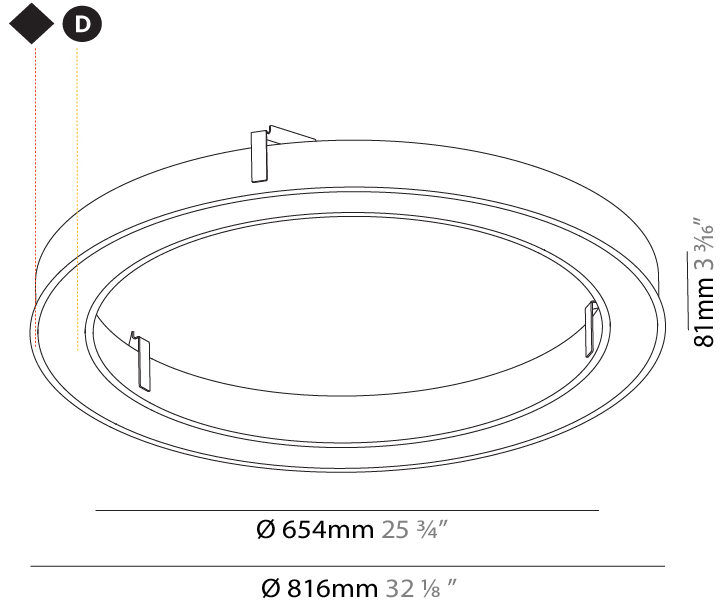

GENERAL

Series: Glorious
Subseries: Glorious Slim
Brand: Prolight
Division: Architectural
Mounting Type: Recessed
Mounting Location: Ceiling
Subcategory: Ambient

PHYSICAL

Shape: Round
Diameter (mm): 816
Diameter (in): 32 1/8
Height (mm): 81
Height (in): 3 3/16
Min. Recessing Depth (mm): 120
Min. Recessing Depth (in): 4 3/4
Light Distribution: Direct
Weight (kg): 6.755
Weight (lbs): 14.89
Diffuser: PMMA - Opal or Micro-Prism
Fixture Finish: SSR / BKV / CWI / CRY / HAB / UFT / ITA / RUA / FTG / MYG / LOD / PUS / FRO / FUP / KIA / POP / BLS / SPG / MEY / GOH / GUM / CHC / COM / ABZ / JAG / OBR / MOS / ROR
Fixture Material: Aluminum
Cut-out Measurements: 807mm / 31 3/4" x 663mm / 26 1/8"

ELECTRICAL

Lamp Type: LED (Zhaga Standard)
Input Wattage (W): 56
Total Output Wattage (W): 48
Dimming: Tri-Mode (Non-Dimming and Phase Dimming (120Vac only) and 0-10V Dimming)
Driver Included: Yes
Driver Location: Integrated
Driver Type: Constant Current - Universal
Driver Class: Class 2
Input Voltage (V): 120 - 277
Constant Current (MA): 350

LED

Color Temperature (°K): 3000 / 3500 / 4000
Max. Delivered Lumen (lm): 5450 / 5557 / 5670
CRI: >80 CRI
Efficiency (%): 0.884
Lamp Life (hrs): 50000

OPTICAL

RATINGS AND CERTIFICATIONS

Certified By: Certified for North American Standards
IP rating: IP20

PROJECT
TYPE
SPECIFIER
QUANTITY
DATE

807mm x 663mm
31 3/4" x 26 1/8"

120mm
4 3/4"

10 - 30mm
3/8" - 1 3/16"