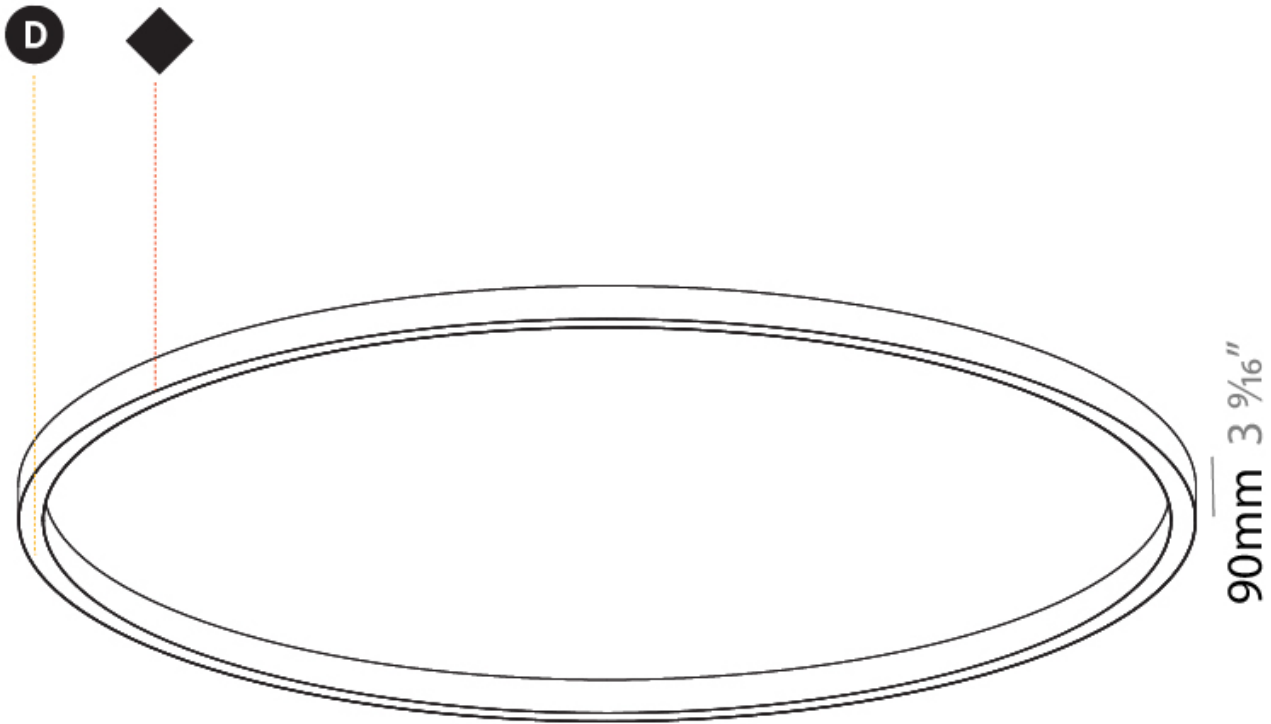

A3D022-

PROJECT
TYPE
SPECIFIER
QUANTITY
DATE

Ø 5070mm 199 5/8"

Ø 5200mm 204 3/4 "

GLORIOUS COLOR FINISH CHART

PROJECT
TYPE
SPECIFIER
QUANTITY
DATE

Fixture Finish

Sparkling Silver - 01 (SSR)