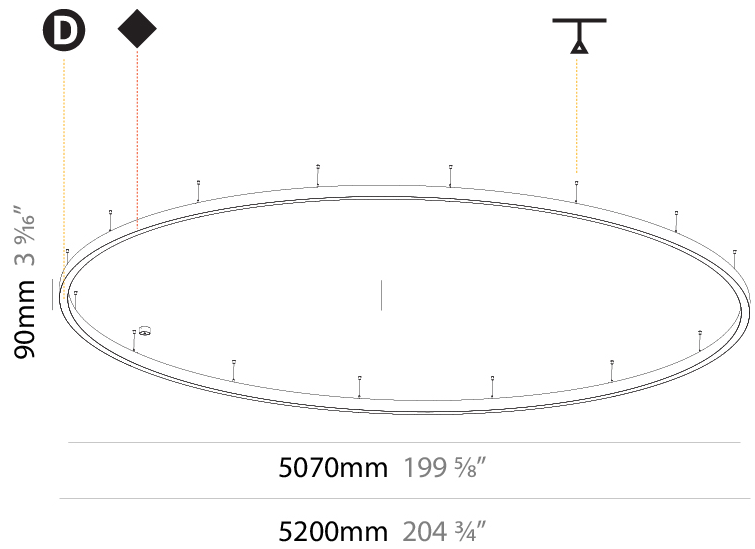

GENERAL

Series: Glorious
Subseries: Glorious Slim
Brand: Prolicht
Division: Architectural
Mounting Type: Suspension
Mounting Location: Ceiling
Subcategory: Ambient

PHYSICAL

Shape: Round
Diameter (mm): 5200
Diameter (in): 204 ³/₄
Height (mm): 90
Height (in): 3 ⁹/₁₆
Max. Overall Height (mm): 2090
Max. Overall Height (in): 82 ⁵/₁₆
Light Distribution: Direct
Weight (kg): 47.232
Weight (lbs): 104.15
Diffuser: PMMA - Opal or Micro-Prism
Fixture Finish: SSR / BKV / CWI / CRY / HAB / UFT / ITA / RUA / FTG / MYG / LOD / PUS / FRO / FUP / KIA / POP / BLS / SPG / MEY / GOH / GUM / CHC / COM / ABZ / JAG / OBR / MOS / ROR
Fixture Material: Aluminum
Cable Details: 2000mm or 6000mm Transparent Cable

ELECTRICAL

Lamp Type: LED (Zhaga Standard)
Input Wattage (W): 403.2
Total Output Wattage (W): 336
Dimming: Tri-Mode (Non-Dimming and Phase Dimming (120Vac only) and 0-10V Dimming)
Driver Included: Yes
Driver Location: Integrated
Driver Type: Constant Current - Universal
Driver Class: Class 2
Input Voltage (V): 120 - 277
Constant Current (MA): 350

LED

Color Temperature (°K): 3000 / 3500 / 4000
Max. Delivered Lumen (lm): 47520 / 48510 / 49500
CRI: >80 CRI
Efficiency (%): 88
Lamp Life (hrs): 50000

OPTICAL

RATINGS AND CERTIFICATIONS

Certified By: Certified for North American Standards
IP rating: IP20